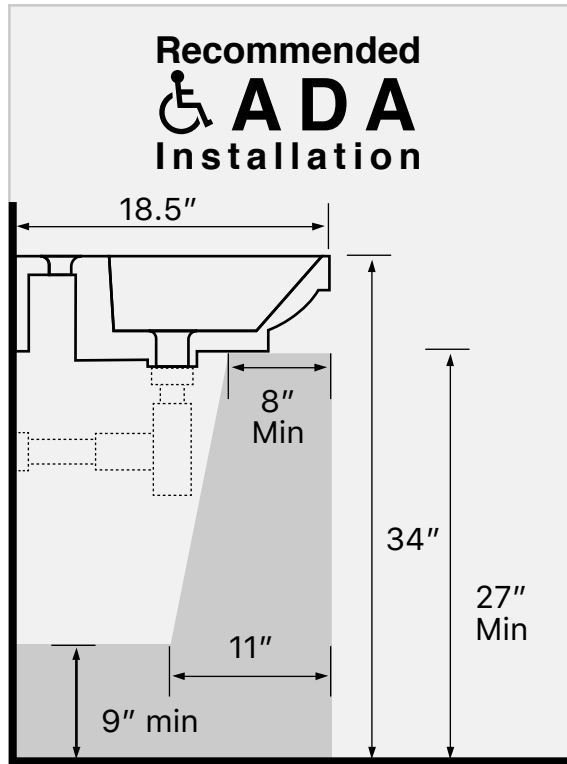

## Installation

- Wall mount installation.
- Drop in installation.

## Configurations

- Single Hole.
- Three Hole (8-inch centers).
- No Hole.

## Technical Information

Bowl type:	Single
Installation:	Wall mounted Drop In
Bowl dimensions:	Length: 17.7" Width: 13.2" Depth: 4.7"
Drain hole:	1.75"
Faucet hole:	1.38"
Hole configurations:	0, 1, 3
Weight:	50 lbs