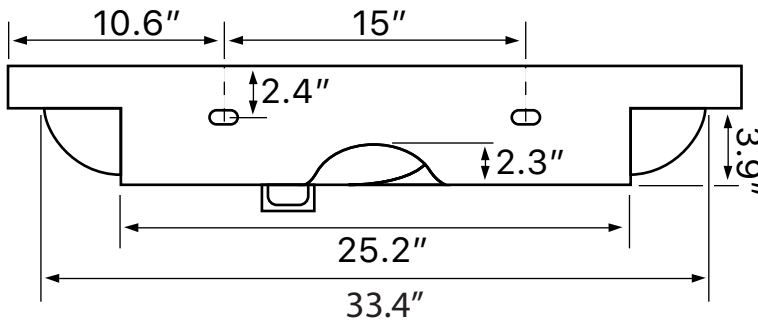

## Configurations

- Single Hole.
- Three Hole (8-inch centers).
- No Hole.

## Technical Information

Bowl type:	Single
Installation:	Wall mounted Drop In
Bowl dimensions:	Length: 17.7" Width: 13.2" Depth: 4.7"
Drain hole:	1.75"
Faucet hole:	1.38"
Hole configurations:	0, 1, 3
Weight:	50 lbs