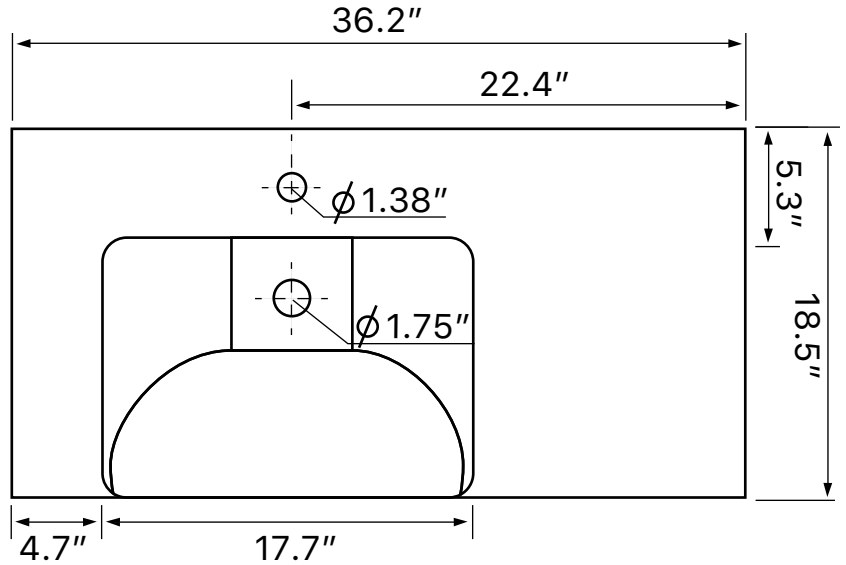

## Configurations

- Single Hole.
- Three Hole (8-inch centers).
- No Hole.

## Technical Information

Bowl type:	Single
Installation:	Wall mounted Drop In
Bowl dimensions:	Length: 17.7" Width: 13.2" Depth: 4.7"
Drain hole:	1.75"
Faucet hole:	1.38"
Hole configurations:	0, 1, 3
Weight:	50 lbs