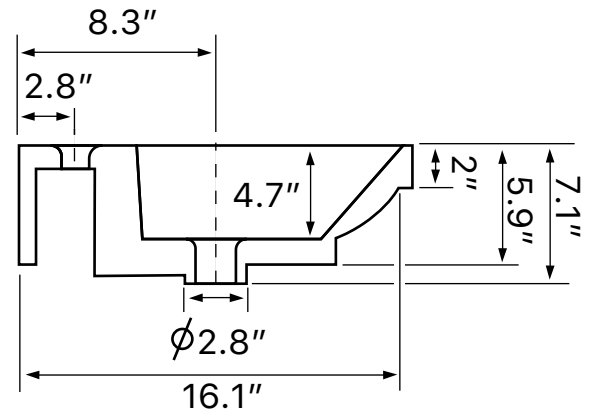

## Configurations

- Single Hole.
- Three Hole (8-inch centers).
- No Hole.

## Technical Information

Bowl type:	Single
Installation:	Wall mounted Drop In
Bowl dimensions:	Length: 17.7" Width: 13.2" Depth: 4.7"
Drain hole:	1.75"
Faucet hole:	1.38"
Hole configurations:	0, 1, 3
Weight:	50 lbs